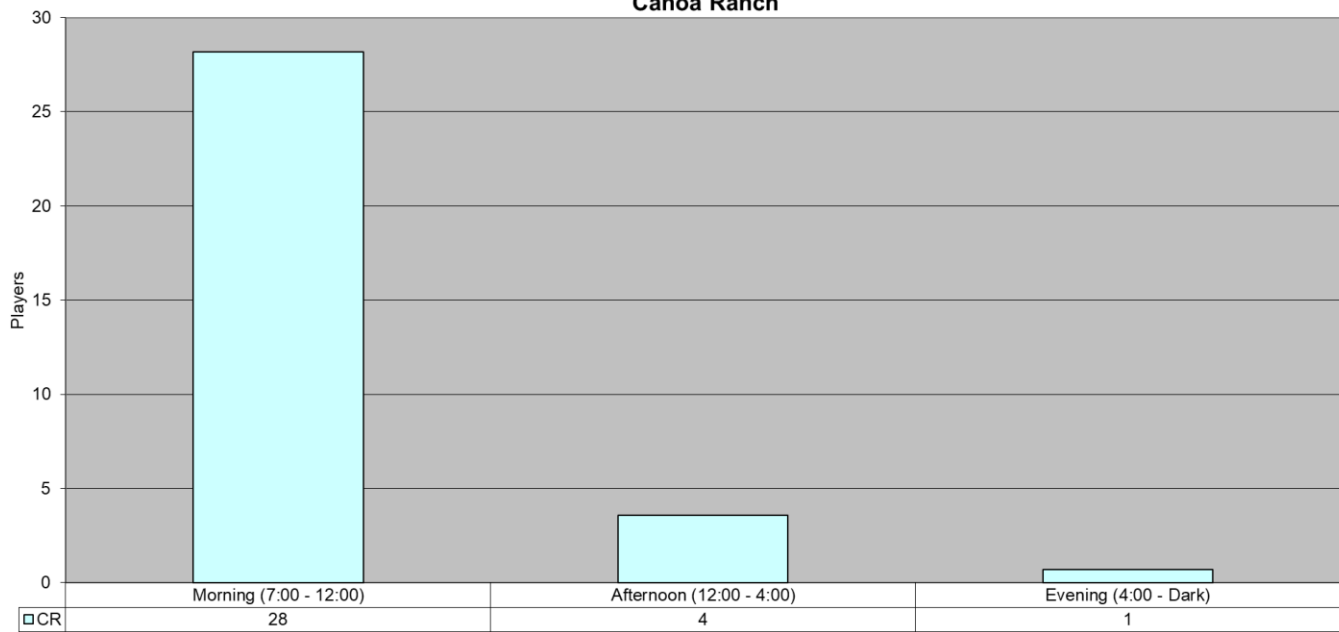

**April 2022 PickleBall Use
East Center & PBC**

**April 2022 PickleBall Use
Canoa Ranch**

Average - All PickleBall by: Hr	3	21	83	12	4	12	9	8	7	3	2	8	1	0	0
Players	EAST	CR	PBC	Total (All CTRS)											
Tot Month	1656	973	2569	5198											
Per Day	55.2	32.4	85.6	173.3											
Avg Hr	3.6	2.7	7.1	13.4											