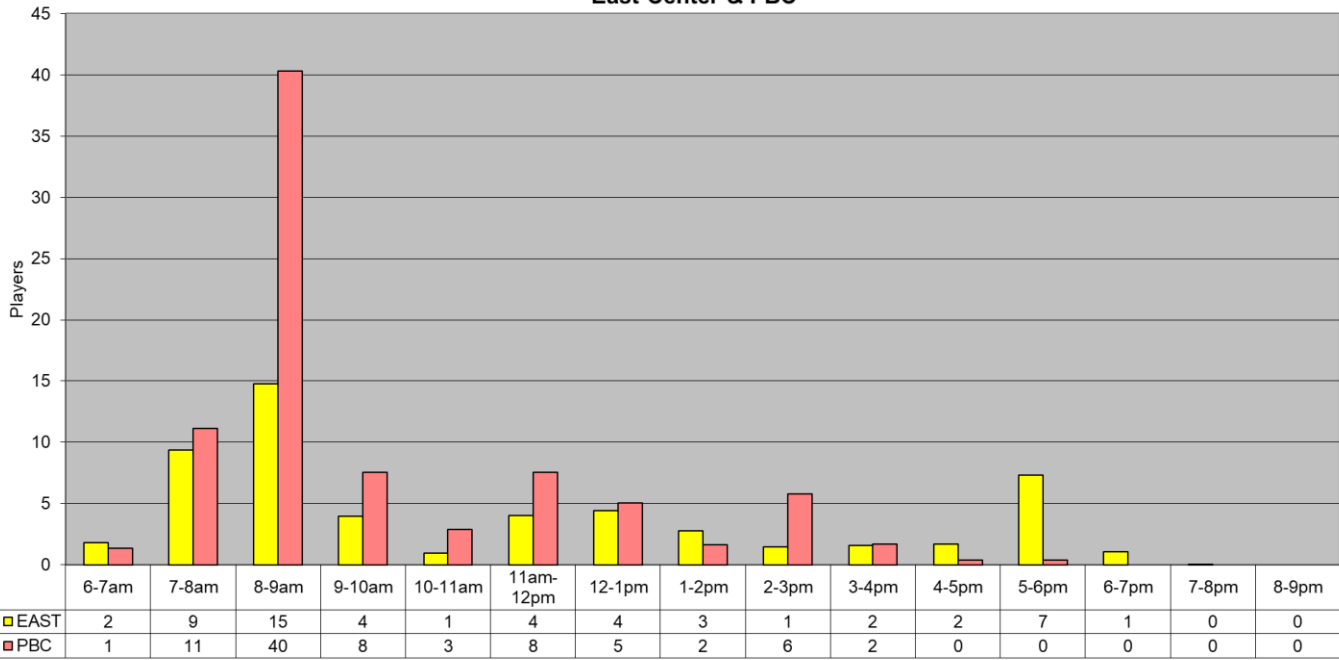

**April 2022 PickleBall Use
East Center & PBC**

**April 2022 PickleBall Use
Canoa Ranch**

Average - All PickleBall by: Hr	3	21	83	12	4	12	9	8	7	3	2	8	1	0	0
Players	EAST	CR	PBC	Total (All CTRS)											
Tot Month	1656	973	2569	5198											
Per Day	55.2	32.4	85.6	173.3											
Avg Hr	3.6	2.7	7.1	13.4											